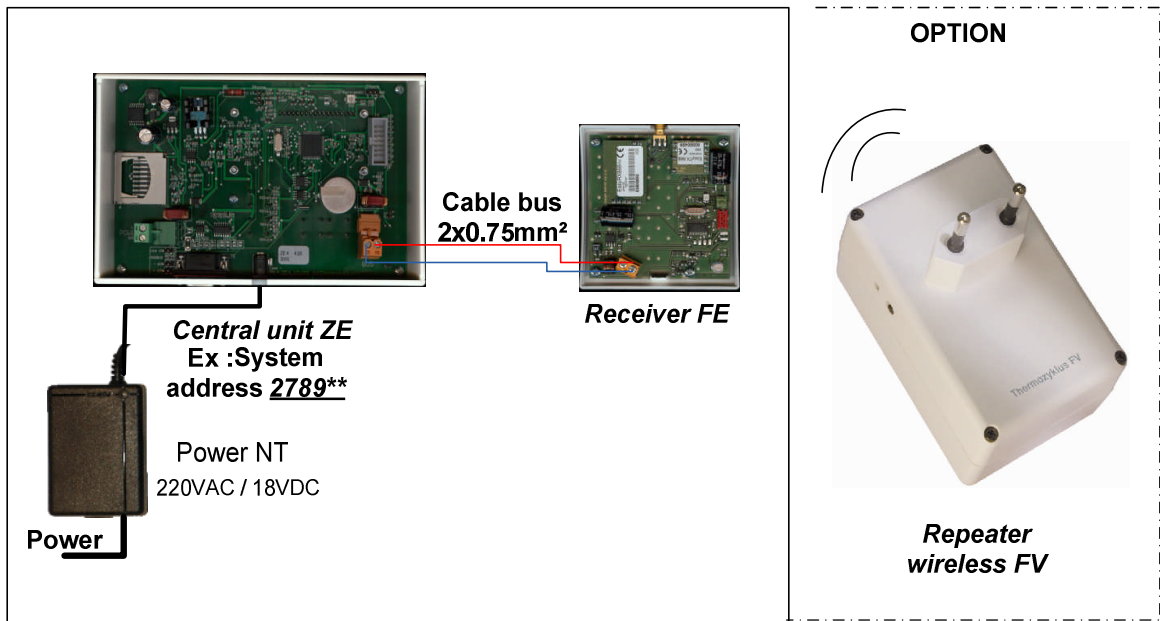

Cable connection Thermozyklus Example wireless version on radiators

Press 2 buttons at same time to get :
A : Wireless RF address
Then O et U : ZE system address (**2789**)
O : thousands and hundreds, U tens and units.

*SF address : see address SF menu

** System address is the serial number of ZE (check under ZE).

	Bezeichnung: Wireless cable connection / SF	
	Name: Wireless cable connection / SF	
	Indication:	
	Maßstab: Unité:	Einheit: Unité:
Scale: Unité:	Unité: Unité:	erstellt am: 10th june 2009 NF/FS
Echelle:	Baugruppe: Assemblée:	Produit à:
Abmessung: Dimension:	Assemblée: Bloc:	geprüft am: Examiné à:
Dimension:	Bloc:	Examiné à: