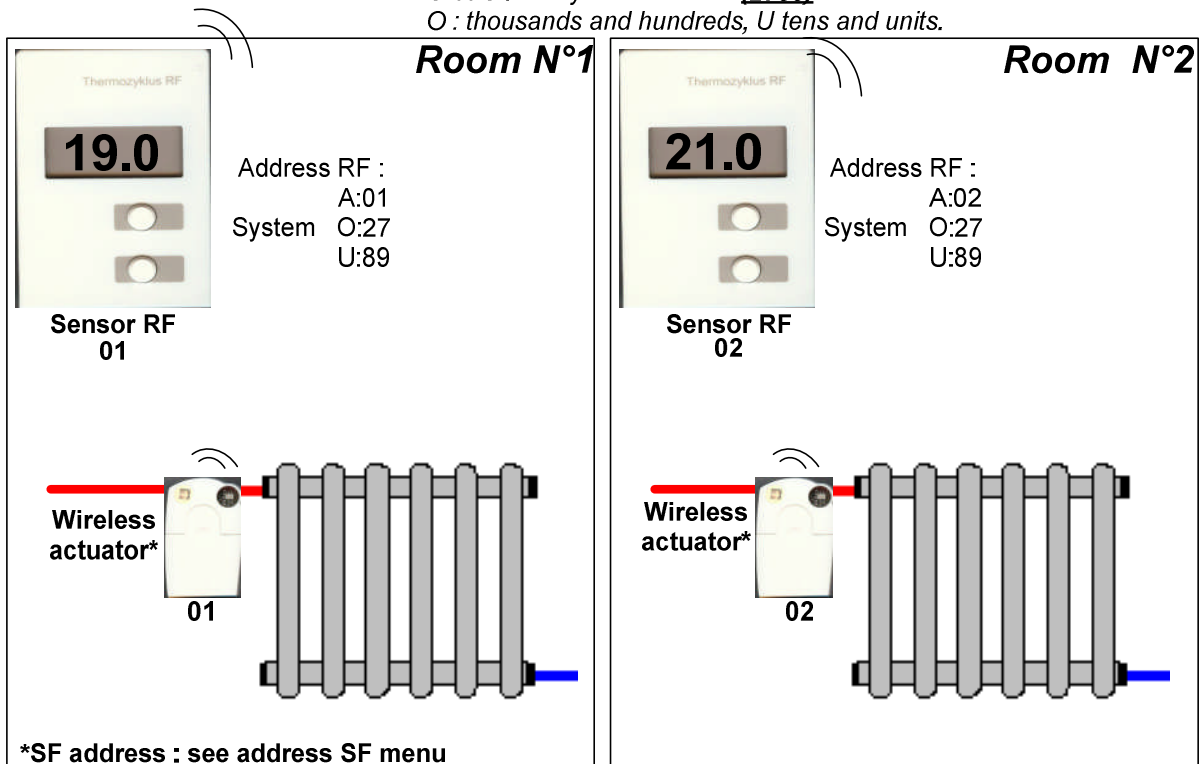

Cable connection Thermozyklus Example wireless version on radiators

Press 2 buttons at same time to get :
A : Wireless RF address
Then O et U : ZE system address (**2789**)
O : thousands and hundreds, U tens and units.

*SF address : see address SF menu

** System address is the serial number of ZE (check under ZE).

	Bezeichnung: Wireless cable connection / SF	
	Name: Wireless cable connection / SF	
	Indication:	
	Maßstab: Unité:	Einheit: Unité:
Scale: Unité:	Unité: Unité:	erstellt am: 10th june 2009 NF/FS
Echelle:	Baugruppe: Assemblée:	Produit à:
Abmessung: Dimension:	Assemblée: Bloc:	geprüft am: Examiné à:
Dimension:	Bloc:	Examiné à: